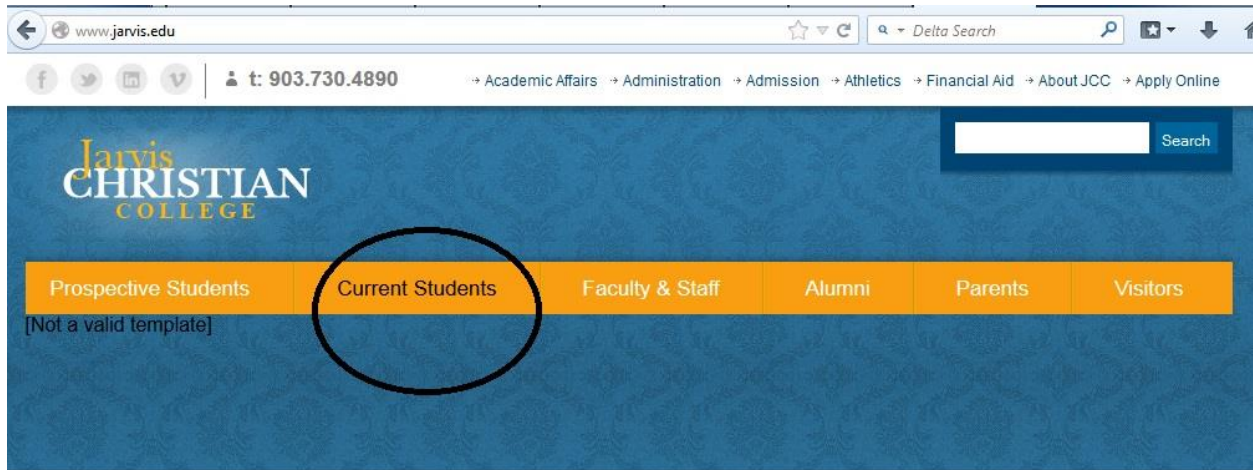

HOW TO ACCESS JCCWEB

GO TO www.jarvis.edu

***Click on CURRENT STUDENTS**

***Click on JCC Web Portal(LMS)**

*Select on JCC Web Portal(LMS)

*TYPE in Student ID Number and Password

*Next, Click on Student TAB

Home | JCC Web Portal (LMS)

Welcome back, Stevie Donnell Ball

Home | Facilities | Human Resources | Career Services | Financial Aid | Admissions | Campus Life | Academics | **Students** | My Pages

You are here: Home

JCC Web Portal (LMS)