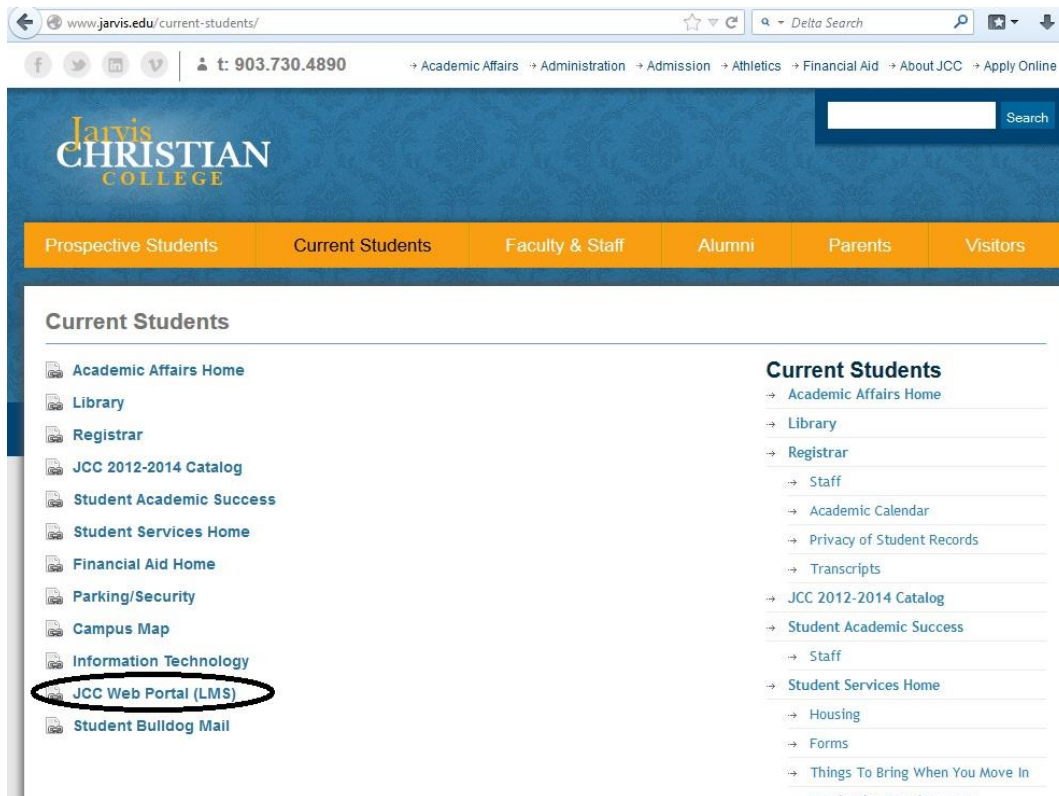

HOW TO ACCESS JCCWEB

GO TO www.jarvis.edu

***Click on CURRENT STUDENTS**

***Click on JCC Web Portal(LMS)**

*Select on JCC Web Portal(LMS)

*TYPE in Student ID Number and Password

*Next, Click on Student TAB

Home | JCC Web Portal (LMS)