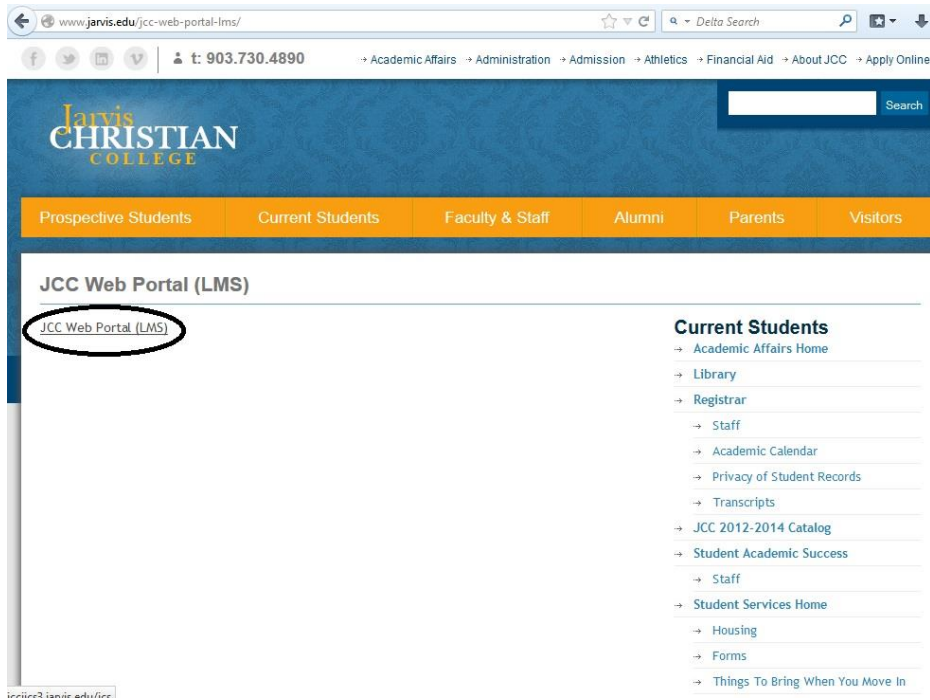

HOW TO ACCESS JCCWEB

GO TO www.jarvis.edu

***Click on CURRENT STUDENTS**

***Click on JCC Web Portal(LMS)**

*Select on JCC Web Portal(LMS)

*TYPE in Student ID Number and Password

*Next, Click on Student TAB

Home | JCC Web Portal (LMS)